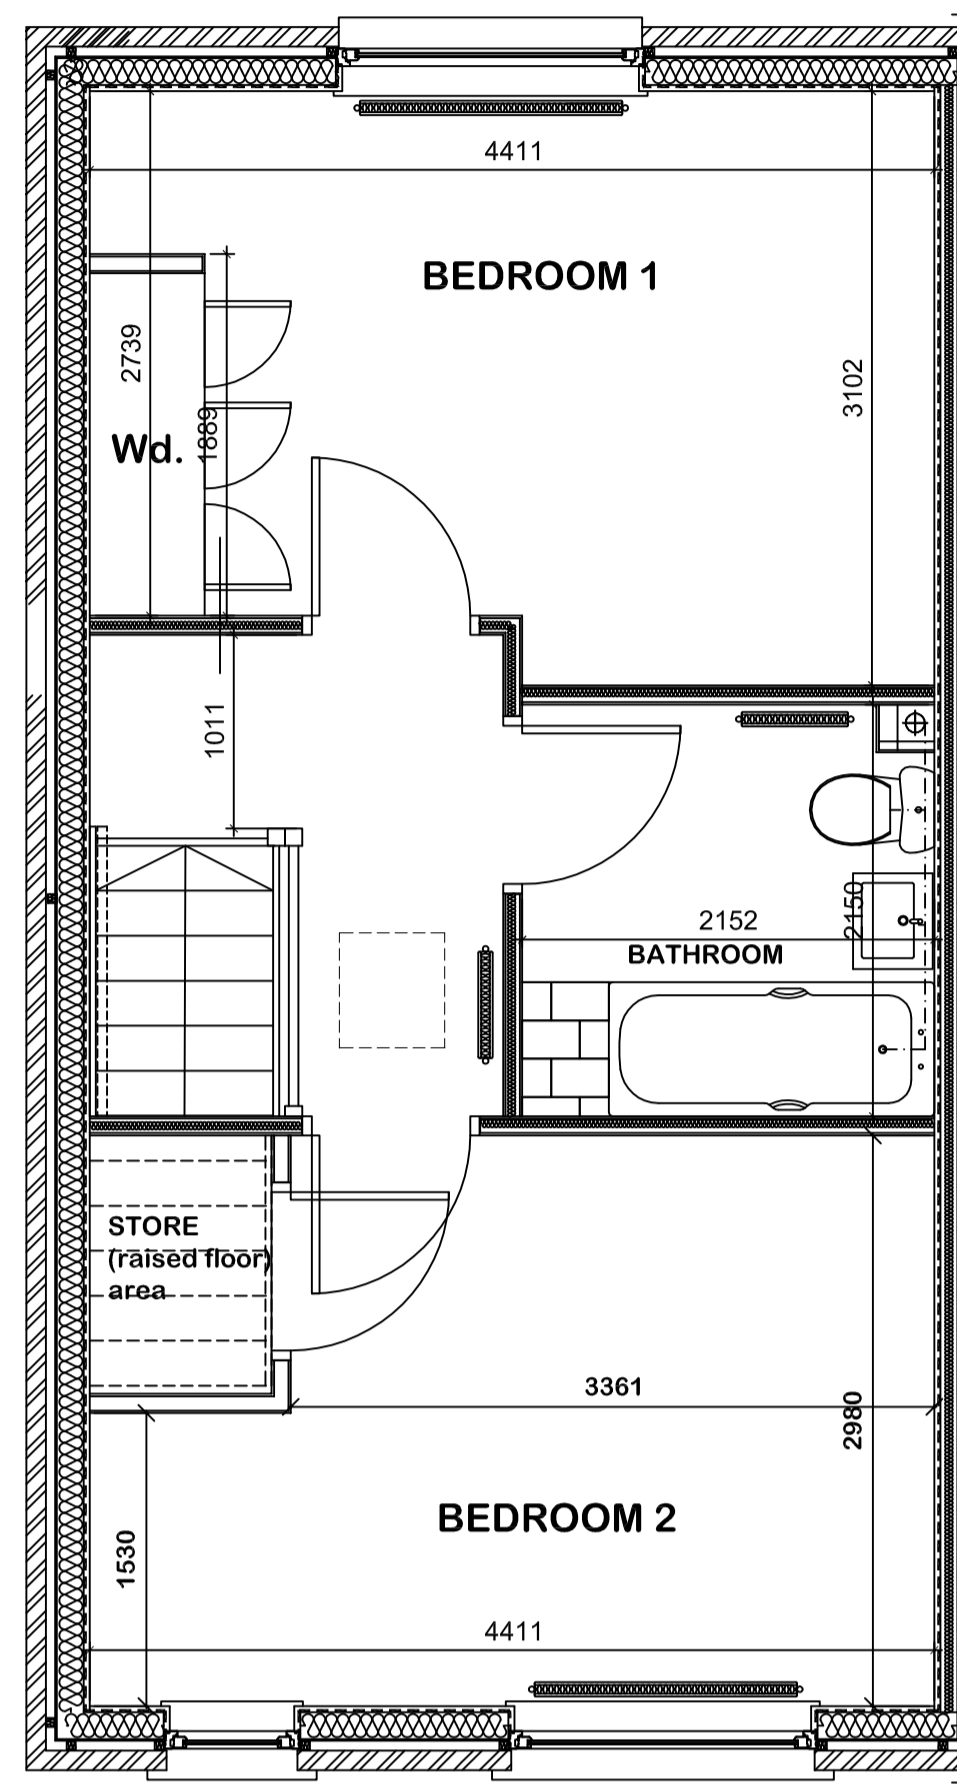

| | | |
|-----------|-------------|------------------|
| Lounge | 4132 x 3321 | 13' 7" x 10' 11" |
| Dining | 3000 x 2324 | 9' 10" x 7' 7" |
| Kitchen | 3000 x 2025 | 9' 10" x 6' 7" |
| W.C. | 1796 x 1100 | 5' 11" x 3' 8" |
| Bedroom 1 | 4411 x 3102 | 14' 5" x 10' 2" |
| Bedroom 2 | 4411 x 2980 | 14' 5" x 9' 6" |
| Bathroom | 2152 x 2150 | 7' 1" x 7' 1" |