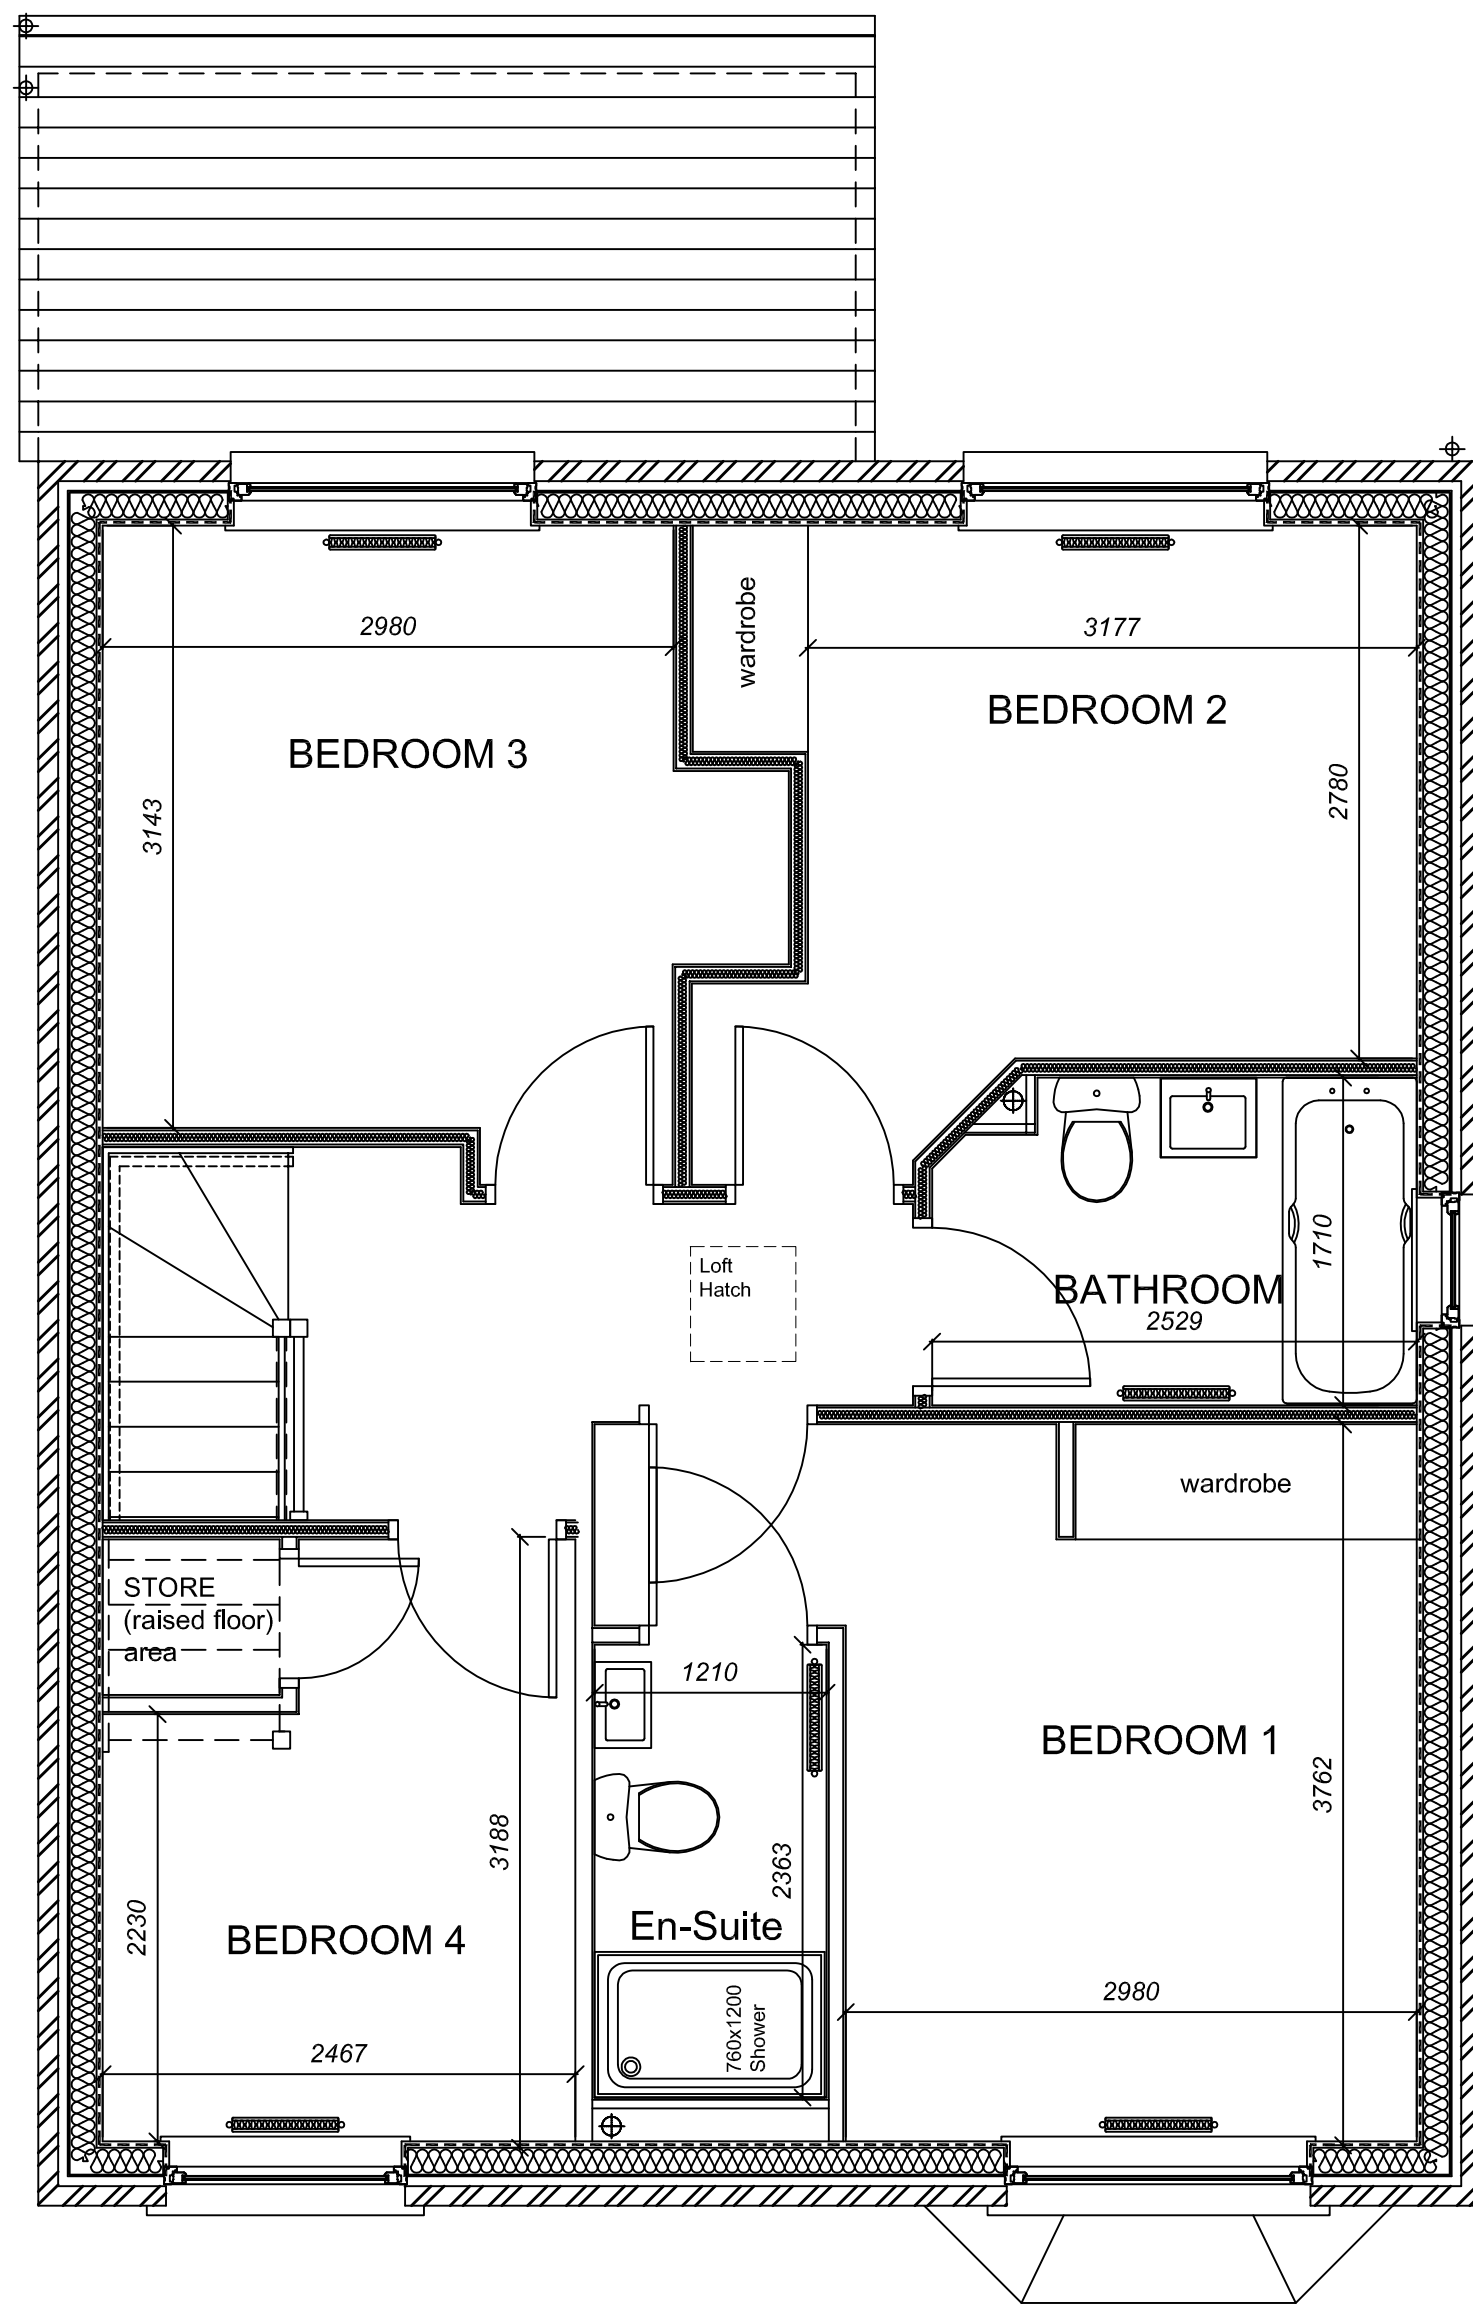

| | | |
|------------------|-------------|---------------|
| Lounge | 4777 x 3480 | 15'8" x 11'5" |
| Dining / Sitting | 5714 x 3595 | 18'9" x 11'9" |
| Kitchen | 3155 x 3035 | 10'4" x 10'0" |
| Utility Room | 2050 x 1700 | 6'9" x 5'7" |
| W.C. | 1750 x 1700 | 5'9" x 5'7" |
| Bedroom 1 | 3762 x 2980 | 12'2" x 9'9" |
| Bedroom 2 | 3177 x 2780 | 10'5" x 9'2" |
| Bedroom 3 | 3143 x 2970 | 10'2" x 9'9" |
| Bedroom 4 | 3188 x 2467 | 10'8" x 8'1" |
| Bathroom | 2529 x 1710 | 8'3" x 5'7" |
| En Suite | 2362 x 1210 | 7'9" x 4'0" |